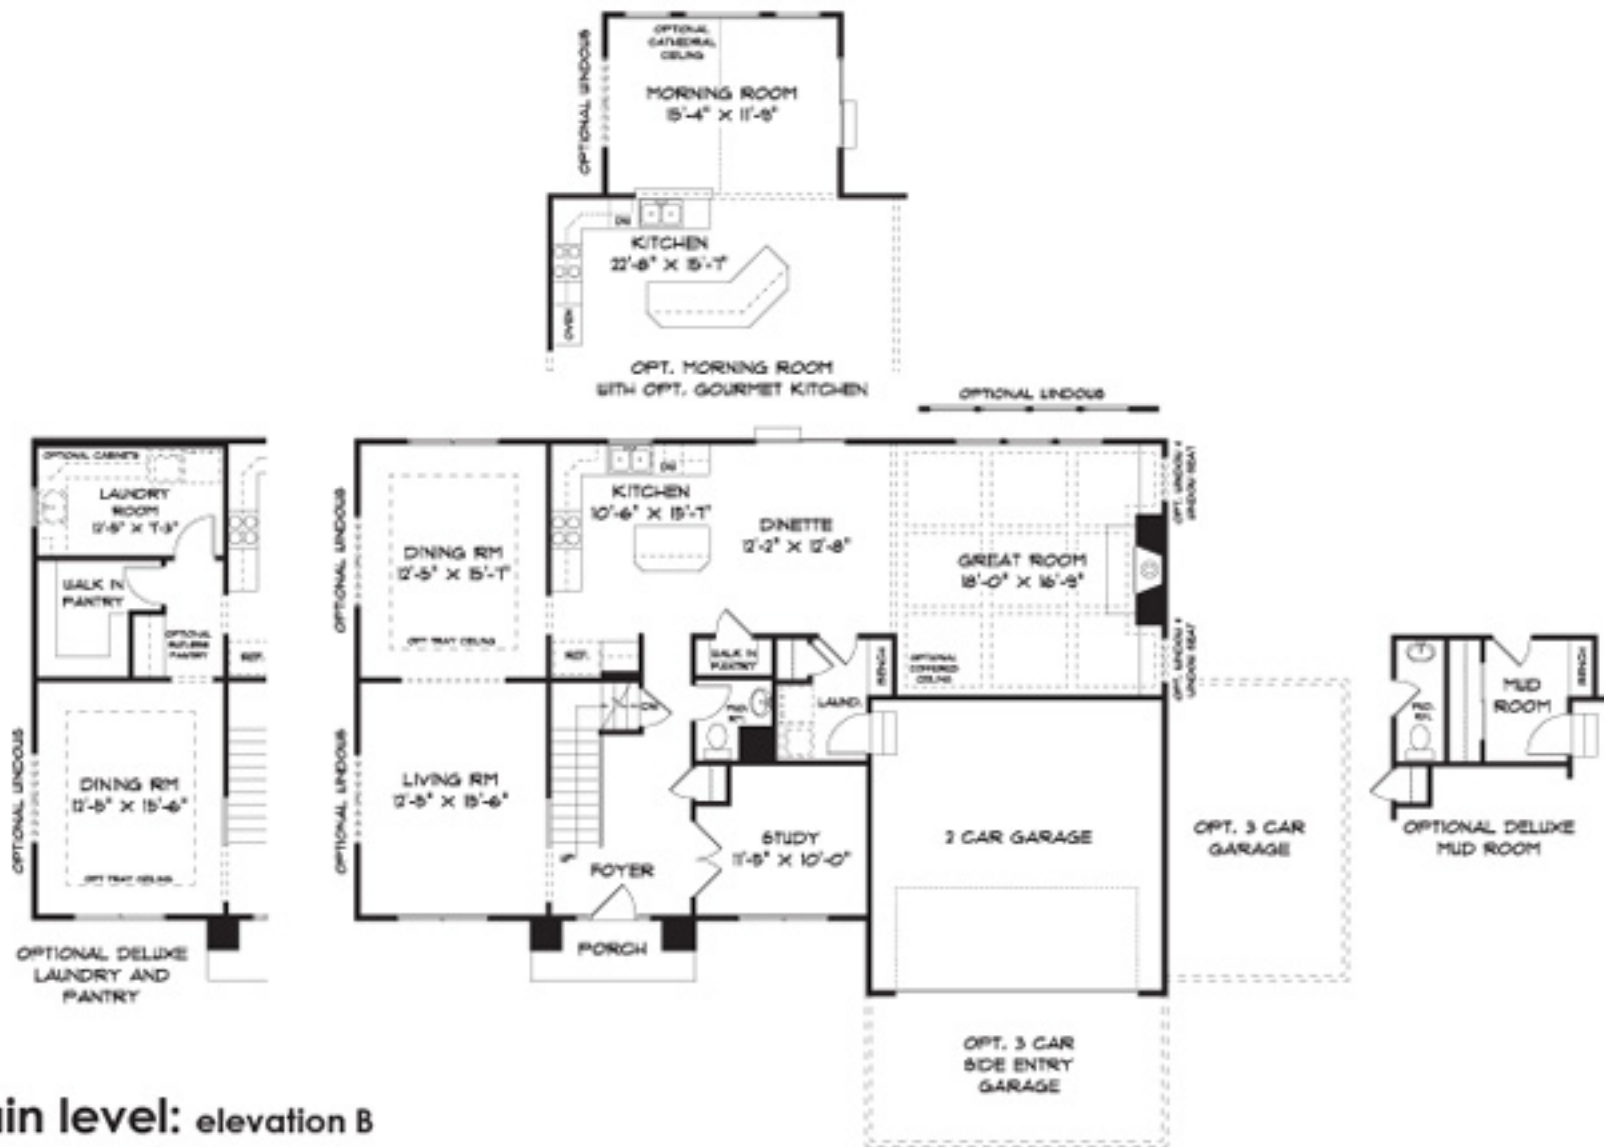

theRICHMOND

elevation B

6537 Old Ironside Lane, Delaware, OH 43015

614.885.8300

compasshomes.com

compass
HOMES

upper level: elevation B

main level: elevation B