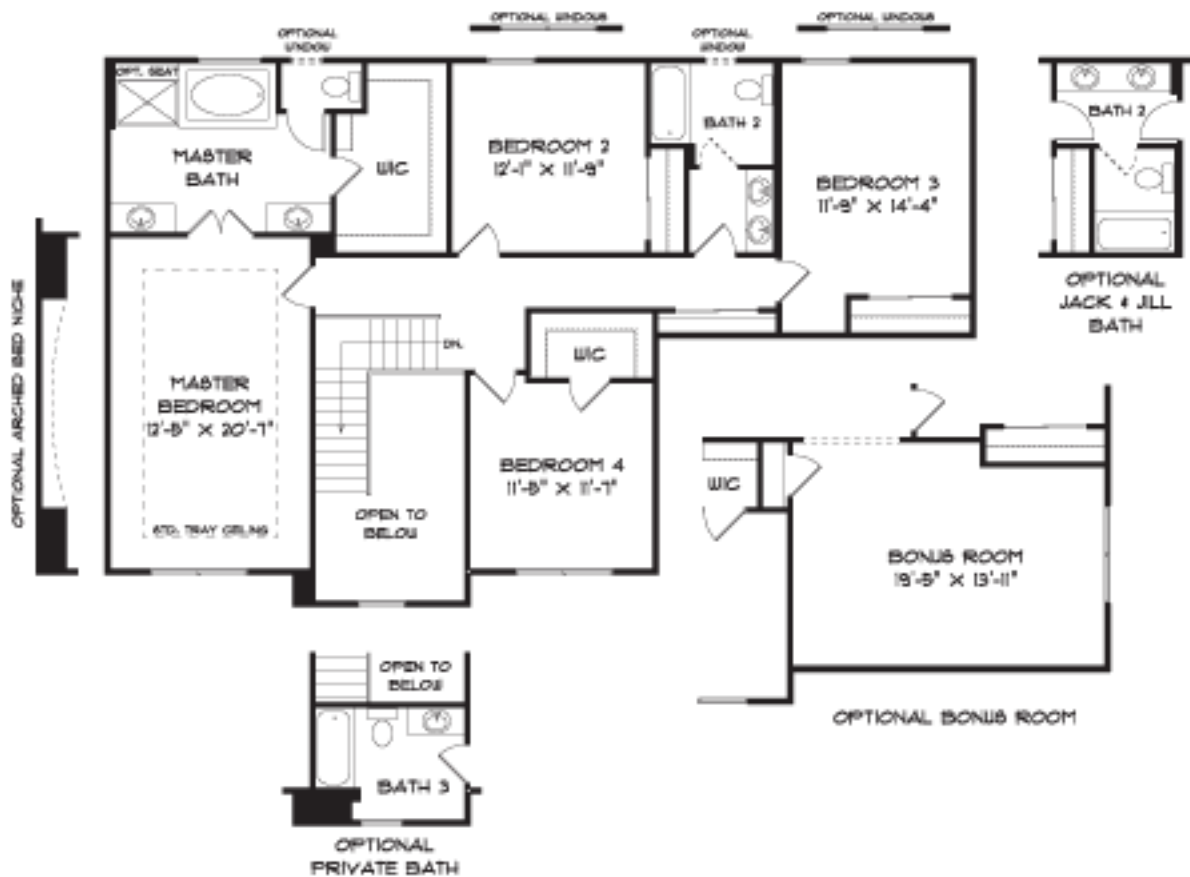

theRICHMOND

elevation B

6537 Old Ironside Lane, Delaware, OH 43015

614.885.8300

compasshomes.com

compass
HOMES

upper level: elevation B

main level: elevation B