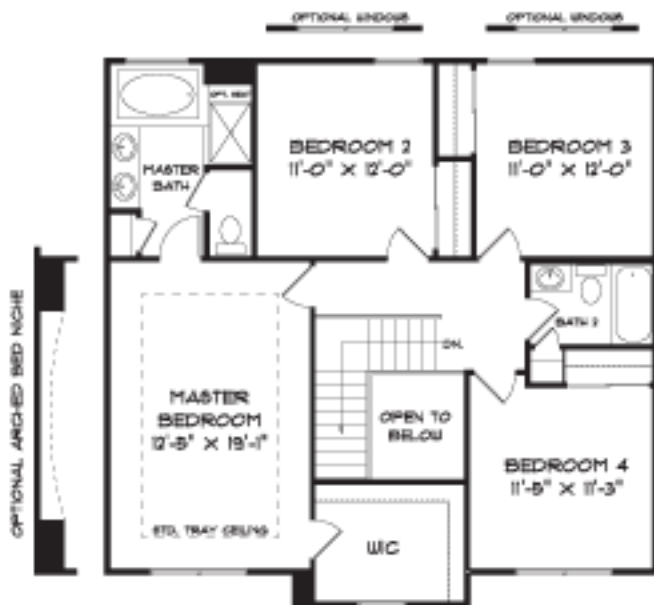

theRICHMOND

elevation B

6537 Old Ironside Lane, Delaware, OH 43015

614.885.8300

compasshomes.com

compass
HOMES

upper level: elevation B

main level: elevation B