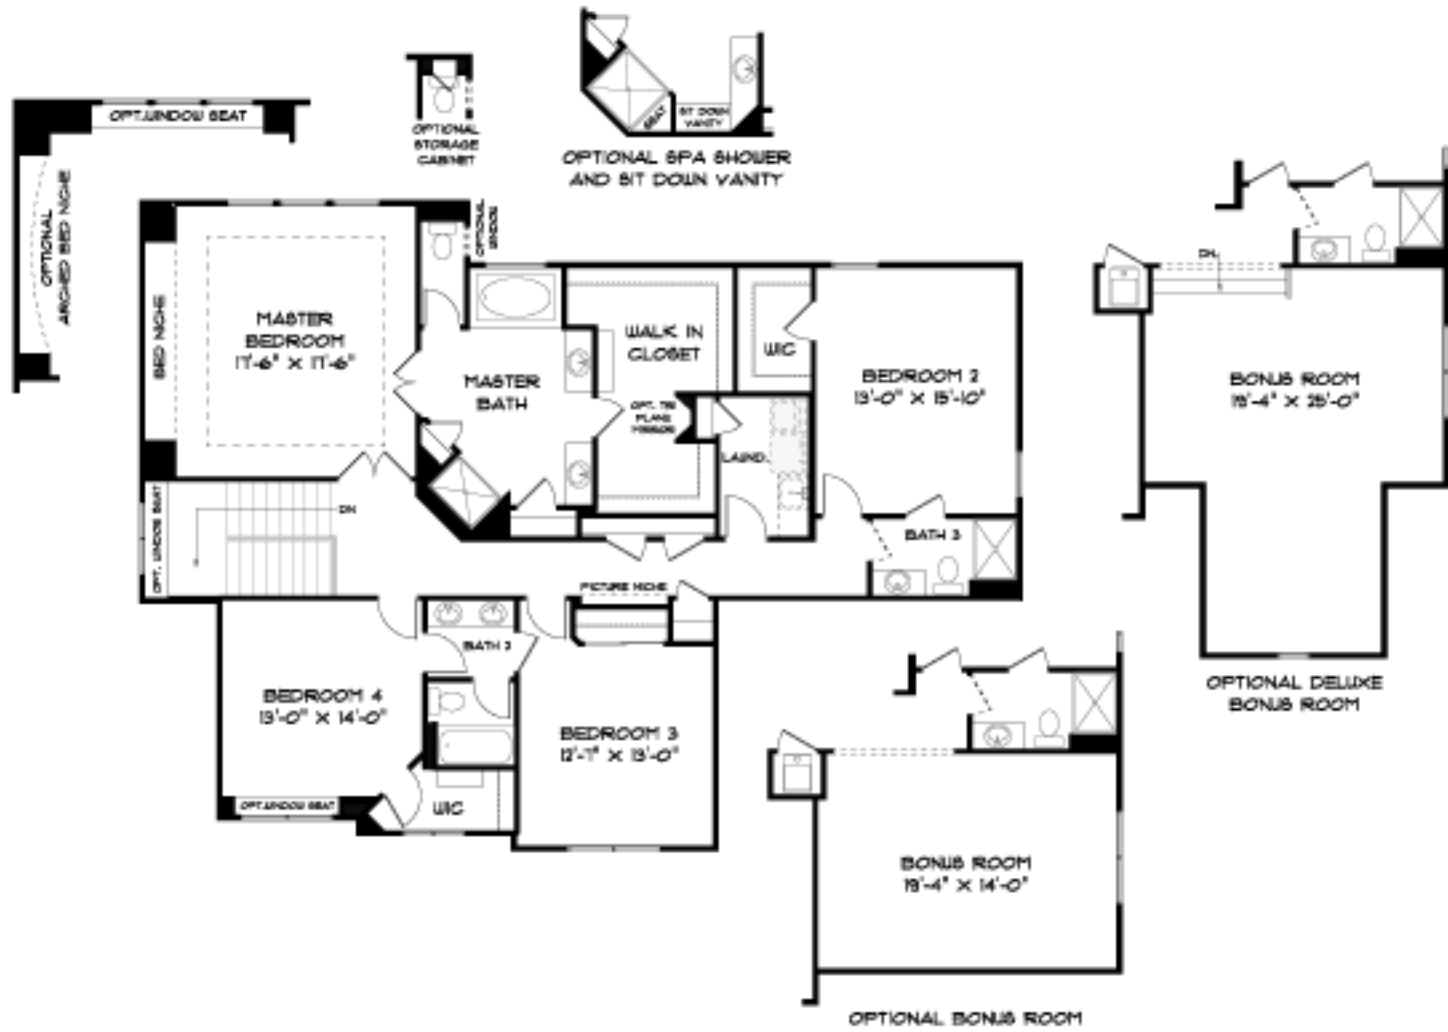

thePORTSMOUTH

elevation C

6537 Old Ironside Lane, Delaware, OH 43015 614.885.8300 compasshomes.com

compass
HOMES

upper level: elevation C