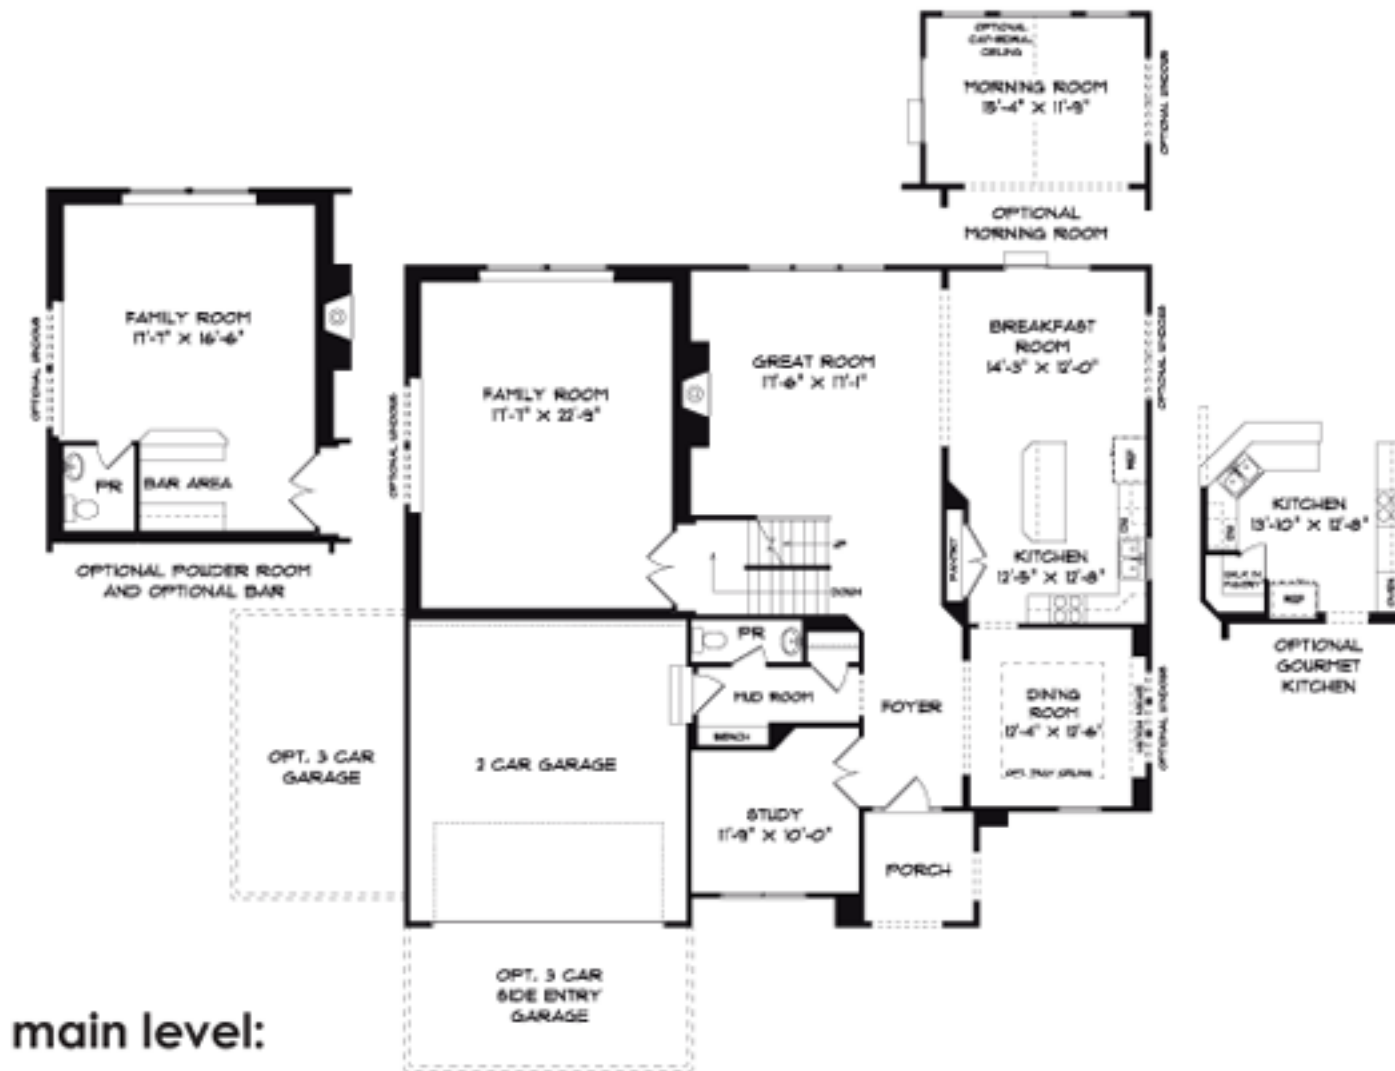

elevation C

6537 Old Ironside Lane, Delaware, OH 43015

614.885.8300

compasshomes.com

compass
HOMES

upper level:

Although all illustrations and specifications are believed to be correct at the time of publication, the right is reserved to make changes, without notice or obligation. Windows, doors, ceilings, and room sizes may vary depending on the options and elevations selected. Optional items are available at additional cost. This website is for illustrative purposes only and not part of a legal contract. It is recommended that the architectural blueprints be reviewed for further clarification of features. Not all features are shown. Please contact Compass Homes for further information.