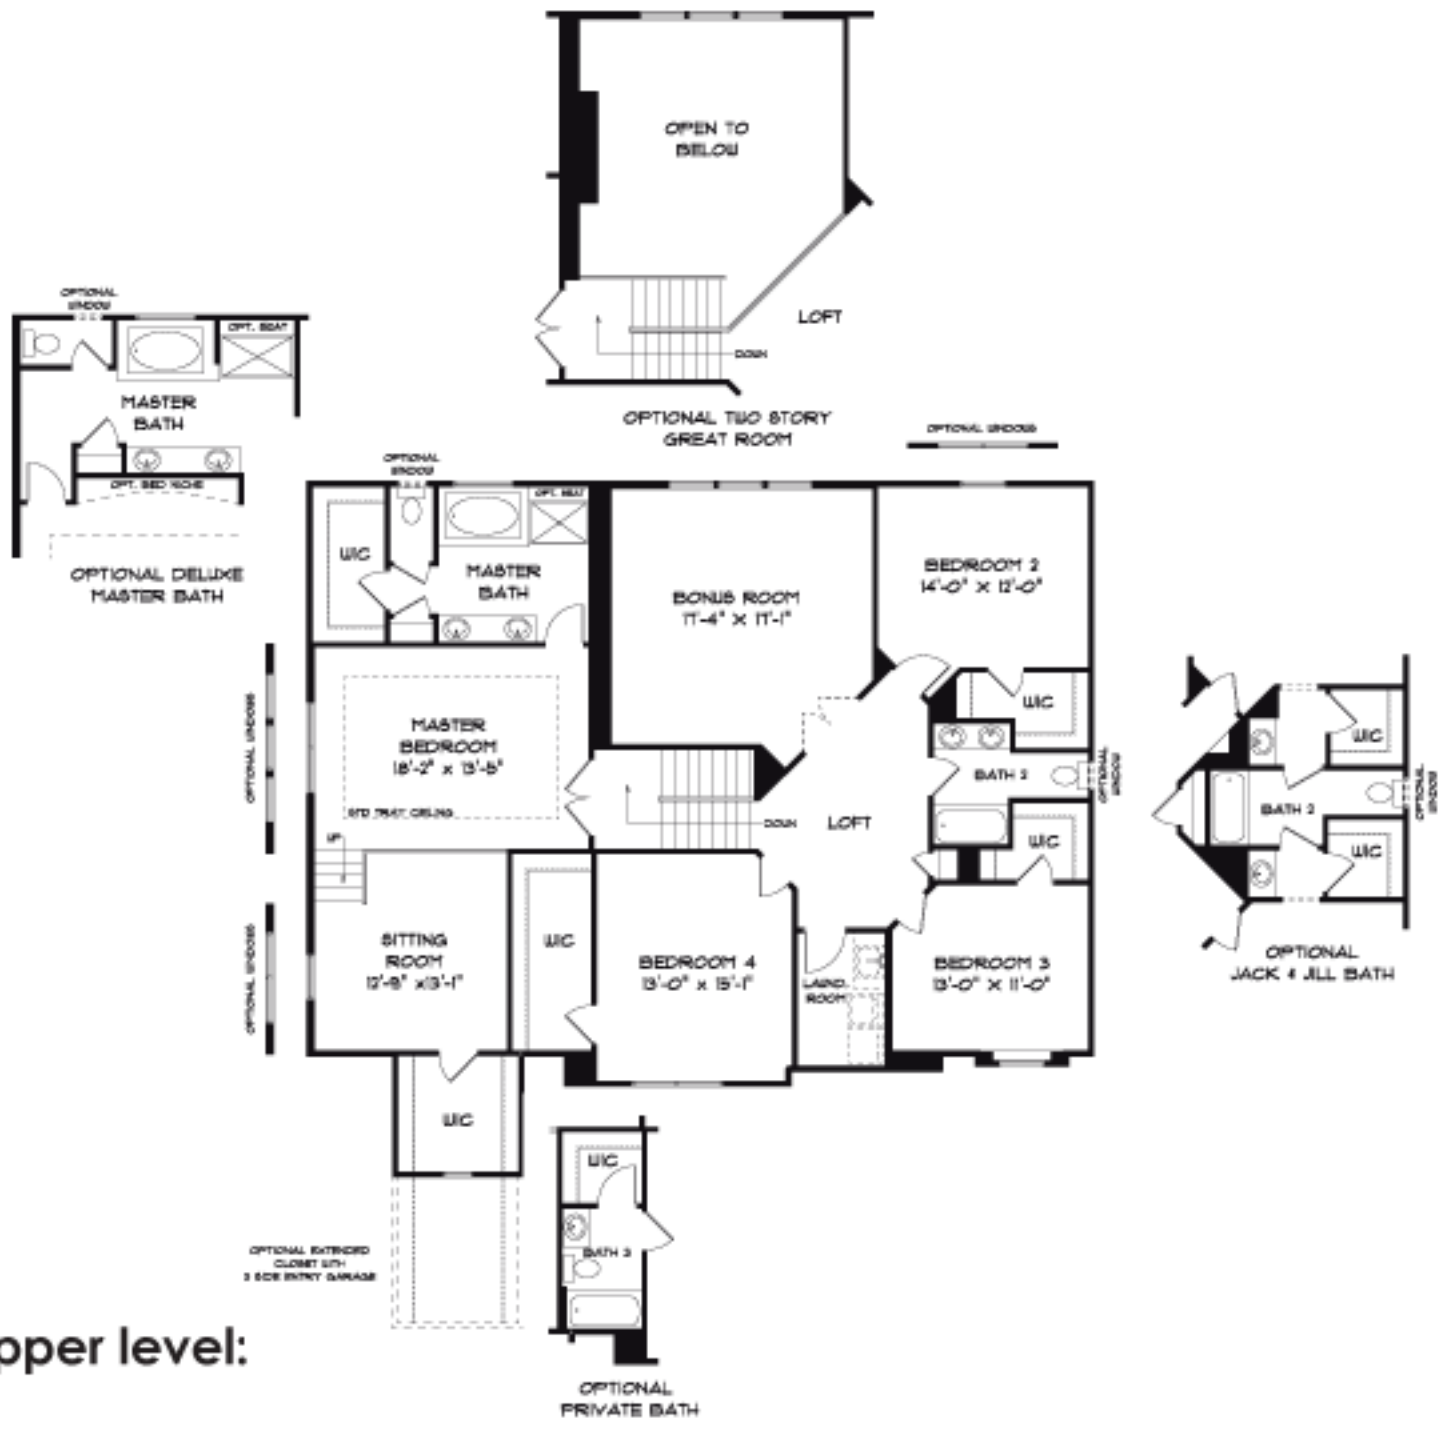

elevation C

6537 Old Ironside Lane, Delaware, OH 43015

614.885.8300

compasshomes.com

compass
HOMES

upper level:

Although all illustrations and specifications are believed to be correct at the time of publication, the right is reserved to make changes, without notice or obligation. Windows, doors, ceilings, and room sizes may vary depending on the options and elevations selected. Optional items are available at additional cost. This website is for illustrative purposes only and not part of a legal contract. It is recommended that the architectural blueprints be reviewed for further clarification of features. Not all features are shown. Please contact Compass Homes for further information.