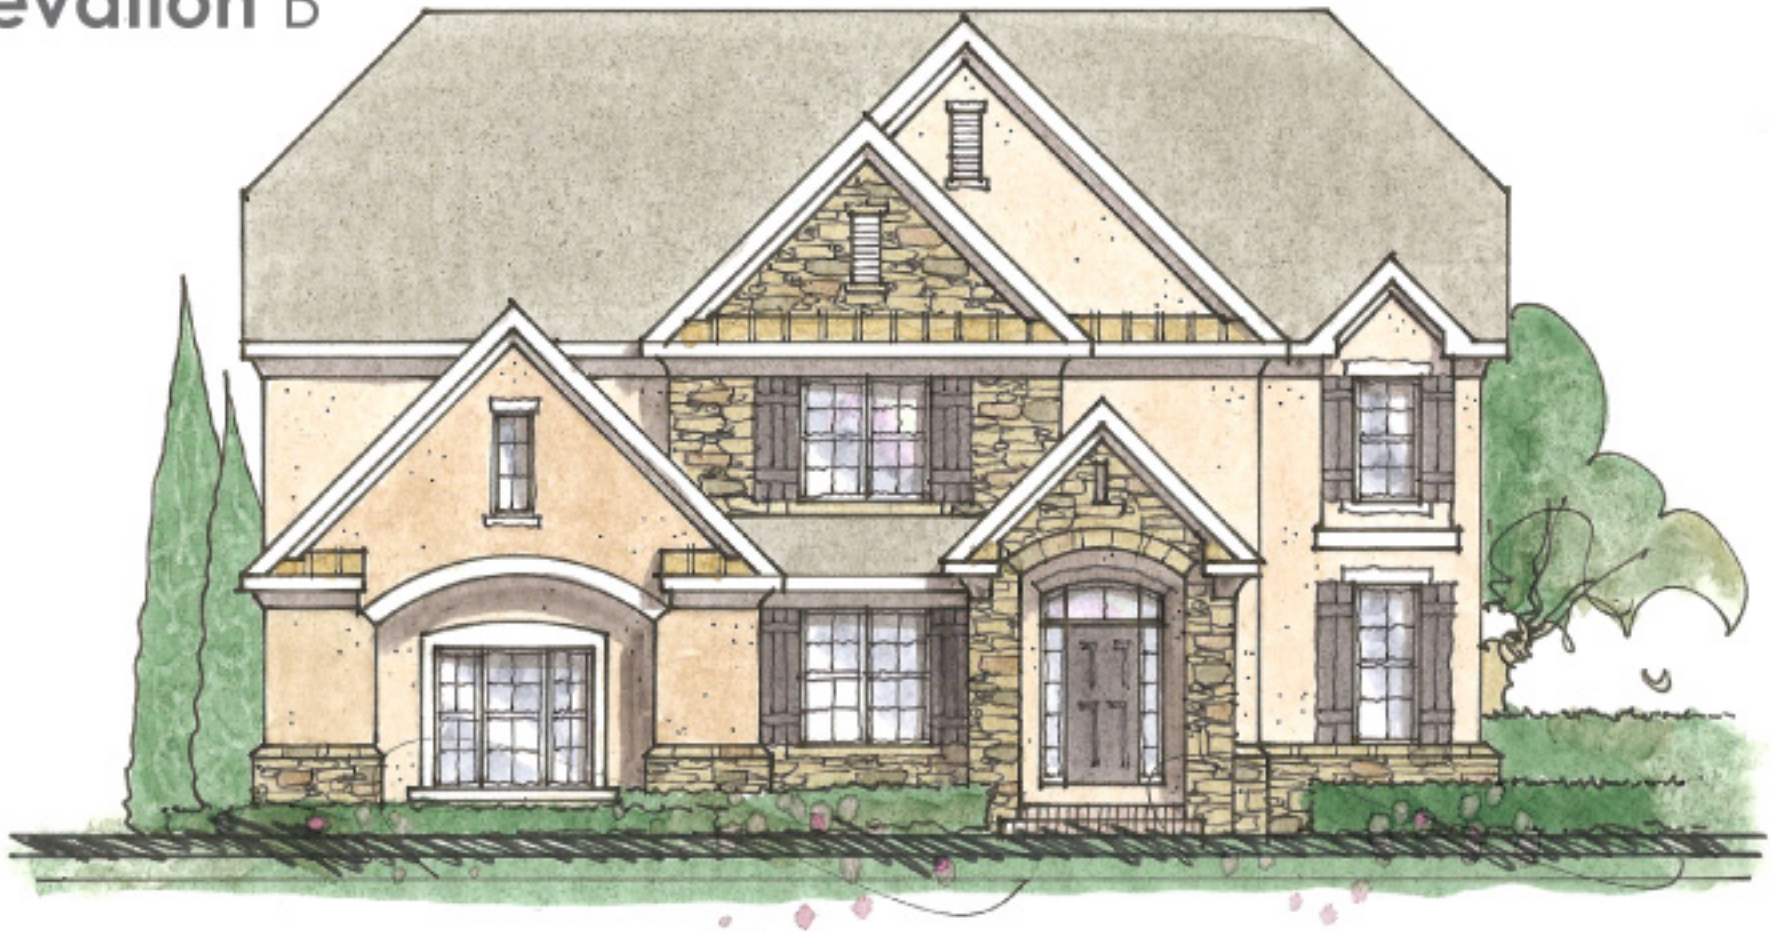

theCHESAPEAKE

elevation B

6537 Old Ironside Lane, Delaware, OH 43015

614.885.8300

compasshomes.com

compass
HOMES

theCHESAPEAKE

elevation A

elevation C

6537 Old Ironside Lane, Delaware, OH 43015

614.885.8300

compasshomes.com

compass
HOMES

upper level:

Although all illustrations and specifications are believed to be correct at the time of publication, the right is reserved to make changes, without notice or obligation. Windows, doors, ceilings, and room sizes may vary depending on the options and elevations selected. Optional items are available at additional cost. This website is for illustrative purposes only and not part of a legal contract. It is recommended that the architectural blueprints be reviewed for further clarification of features. Not all features are shown. Please contact Compass Homes for further information.